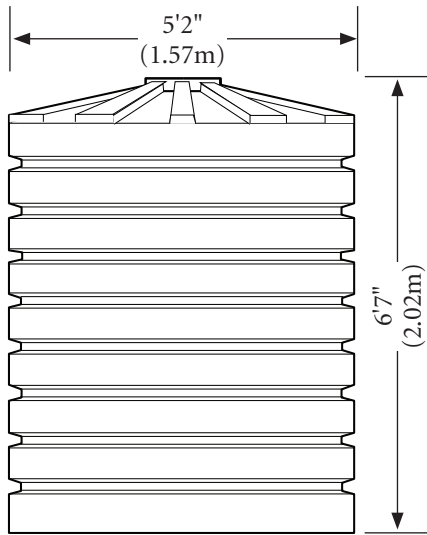

Bushman Rainwater Harvesting Tank Dimensions

BSLT130 - 130 Gallons

BSLT305 - 305 Gallons

BSLT620 - 620 Gallons

BLPT660 - 660 Gallons

BRTT865 - 865 Gallons

BLPT1110 - 1110 Gallons

BLPT1320 - 1320 Gallons

BRTT2825 - 2825 Gallons

Notes: Dimensions are approximate and may vary. Actual colors will vary from the examples shown below.

C0
Black

C3
Forest Green

C4
Mocha Brown

C5
Brick Red

BUSHMAN™

SAVING CANADA'S AND AMERICA'S WATER