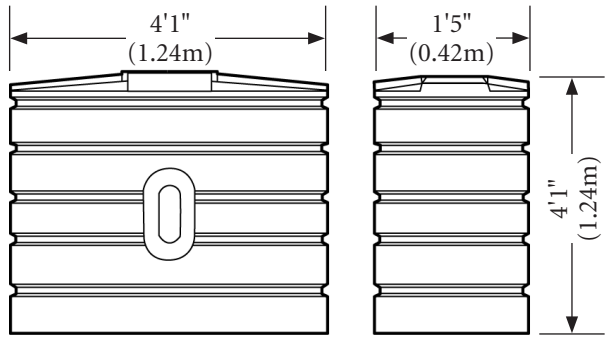

Bushman Rainwater Harvesting Tank Dimensions

BSLT130 - 130 Gallons

BSLT305 - 305 Gallons

BSLT620 - 620 Gallons

BLPT660 - 660 Gallons

BRTT865 - 865 Gallons

BLPT1110 - 1110 Gallons

BLPT1320 - 1320 Gallons

BRTT2825 - 2825 Gallons

Notes: Dimensions are approximate and may vary. Actual colors will vary from the examples shown below.

C0
Black

C3
Forest Green

C4
Mocha Brown

C5
Brick Red

BUSHMAN™

SAVING CANADA'S AND AMERICA'S WATER