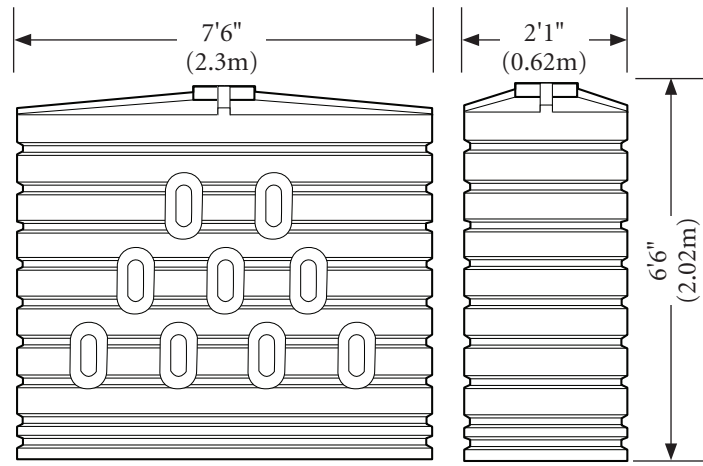

Bushman Rainwater Harvesting Tank Dimensions

BSLT130 - 130 Gallons

BSLT305 - 305 Gallons

BSLT620 - 620 Gallons

BLPT660 - 660 Gallons

BRTT865 - 865 Gallons

BLPT1110 - 1110 Gallons

BLPT1320 - 1320 Gallons

BRTT2825 - 2825 Gallons

Notes: Dimensions are approximate and may vary. Actual colors will vary from the examples shown below.

C0
Black

C3
Forest Green

C4
Mocha Brown

C5
Brick Red

BUSHMAN™

SAVING CANADA'S AND AMERICA'S WATER