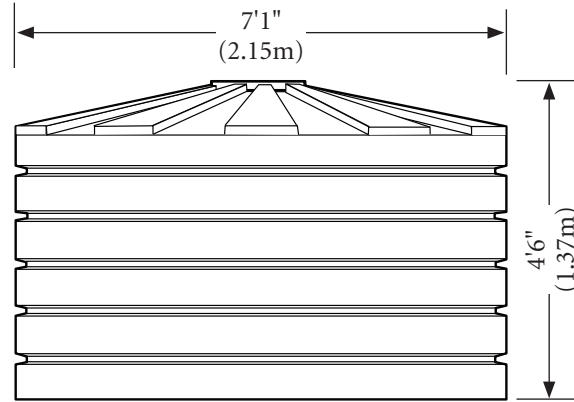

Bushman Rainwater Harvesting Tank Dimensions

BSLT130 - 130 Gallons

BSLT305 - 305 Gallons

BSLT620 - 620 Gallons

BLPT660 - 660 Gallons

BRTT865 - 865 Gallons

BLPT1110 - 1110 Gallons

BLPT1320 - 1320 Gallons

BRTT2825 - 2825 Gallons

Notes: Dimensions are approximate and may vary. Actual colors will vary from the examples shown below.

C0
Black

C3
Forest Green

C4
Mocha Brown

C5
Brick Red

BUSHMAN™

SAVING CANADA'S AND AMERICA'S WATER