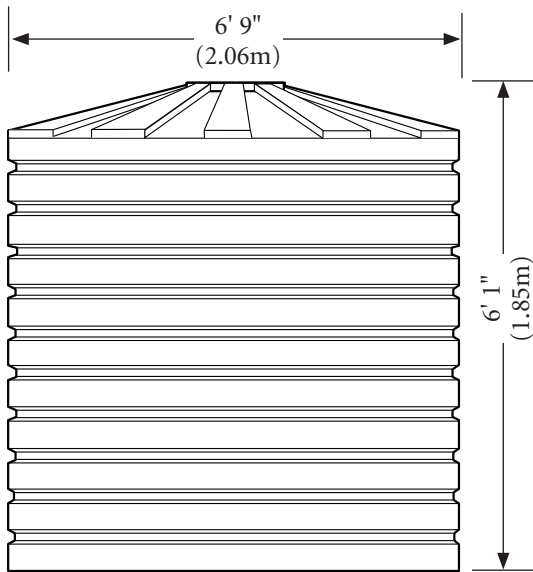

Bushman Rainwater Harvesting Tank Dimensions

BSLT130 - 130 Gallons

BSLT305 - 305 Gallons

BSLT620 - 620 Gallons

BLPT660 - 660 Gallons

BRTT865 - 865 Gallons

BLPT1110 - 1110 Gallons

BLPT1320 - 1320 Gallons

BRTT2825 - 2825 Gallons

Notes: Dimensions are approximate and may vary. Actual colors will vary from the examples shown below.

C0
Black

C3
Forest Green

C4
Mocha Brown

C5
Brick Red

BUSHMAN™

SAVING CANADA'S AND AMERICA'S WATER