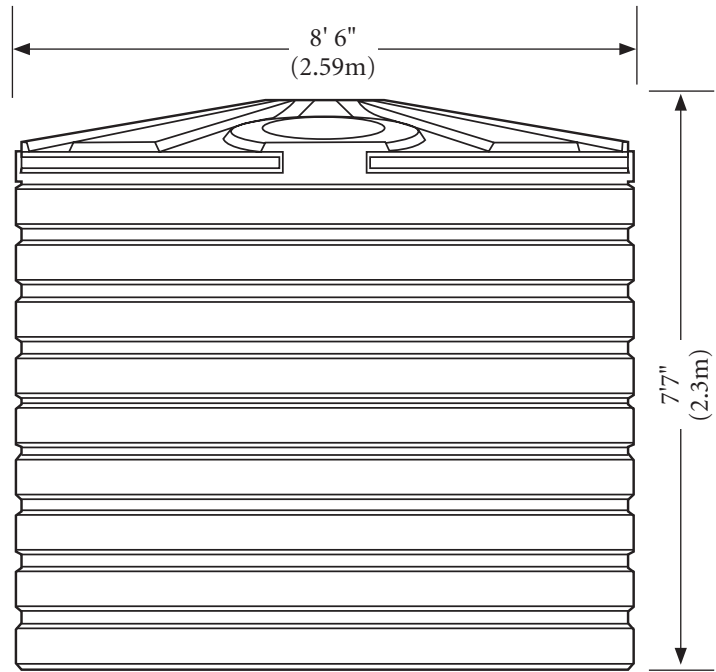

Bushman Rainwater Harvesting Tank Dimensions

BSLT130 - 130 Gallons

BSLT305 - 305 Gallons

BSLT620 - 620 Gallons

BLPT660 - 660 Gallons

BRTT865 - 865 Gallons

BLPT1110 - 1110 Gallons

BLPT1320 - 1320 Gallons

BRTT2825 - 2825 Gallons

Notes: Dimensions are approximate and may vary. Actual colors will vary from the examples shown below.

C0
Black

C3
Forest Green

C4
Mocha Brown

C5
Brick Red

BUSHMAN™

SAVING CANADA'S AND AMERICA'S WATER