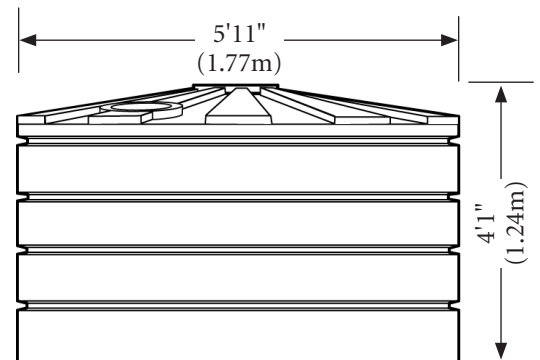

Bushman Rainwater Harvesting Tank Dimensions

BSLT130 - 130 Gallons

BSLT305 - 305 Gallons

BSLT620 - 620 Gallons

BLPT660 - 660 Gallons

BRTT865 - 865 Gallons

BLPT1110 - 1110 Gallons

BLPT1320 - 1320 Gallons

BRTT2825 - 2825 Gallons

Notes: Dimensions are approximate and may vary. Actual colors will vary from the examples shown below.

C0
Black

C3
Forest Green

C4
Mocha Brown

C5
Brick Red

BUSHMAN™

SAVING CANADA'S AND AMERICA'S WATER