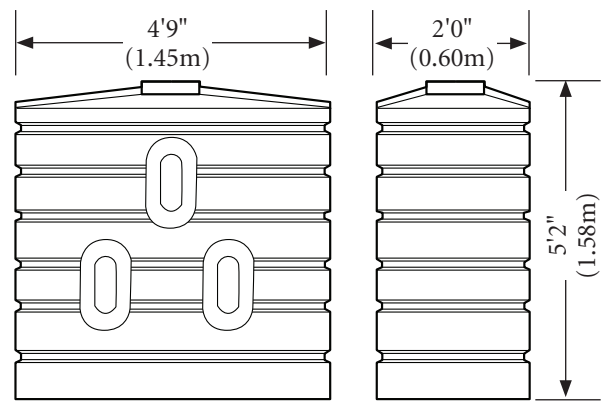

Bushman Rainwater Harvesting Tank Dimensions

BSLT130 - 130 Gallons

BSLT305 - 305 Gallons

BSLT620 - 620 Gallons

BLPT660 - 660 Gallons

BRTT865 - 865 Gallons

BLPT1110 - 1110 Gallons

BLPT1320 - 1320 Gallons

BRTT2825 - 2825 Gallons

Notes: Dimensions are approximate and may vary. Actual colors will vary from the examples shown below.

C0
Black

C3
Forest Green

C4
Mocha Brown

C5
Brick Red

BUSHMAN™

SAVING CANADA'S AND AMERICA'S WATER